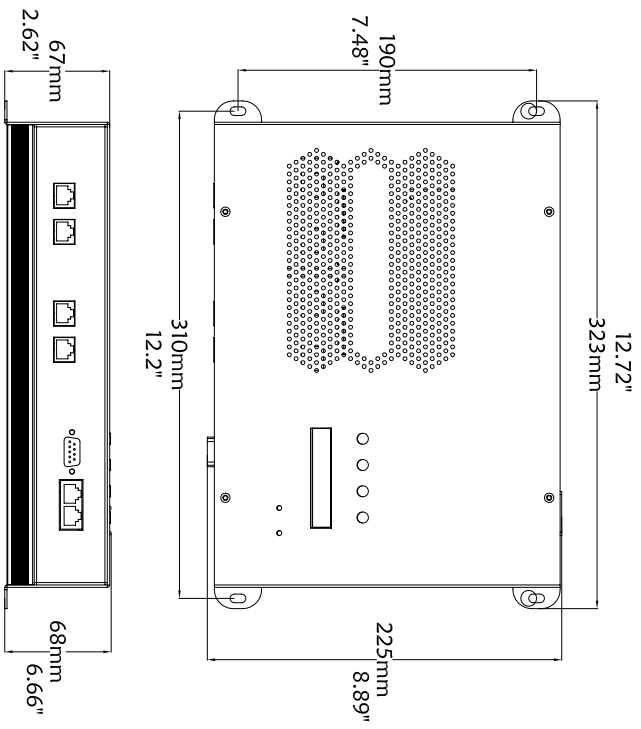

DESCRIPTION	ORDERING CODE
Logic 4x36	34X36001

DATE: 4/15/09	DWC/# 34036000	REV# 1	PG# 1
ILLUMINARC		Logic 4X36	