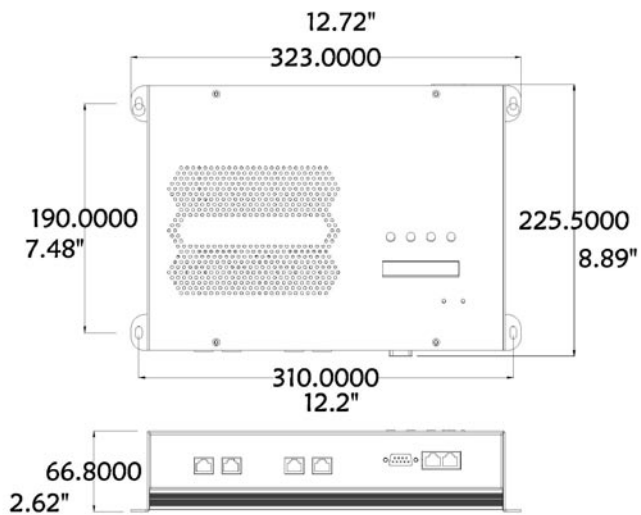

LQgic™ 4X36
Item Number: 34X36001

ILUMINARC™

SPECIFICATION

- 3, 4, 6, 9, 12 or 15-channel DMX-512 control
- RGB color mixing with or without DMX controller
- Upload software over RJ45 connection
- Recall custom programs via master/slave or DMX
- Schedule Playback with time clock functions
- Master/slave over RJ45 connections

Physical

Length: 8.9in (226mm)
Width: 12.7in (323mm)
Height: 2.6in (67mm)
Weight: 18lbs (8.2kg)

Construction

Color: Beige powder coat
Housing: Steel
Protection rating: IP20